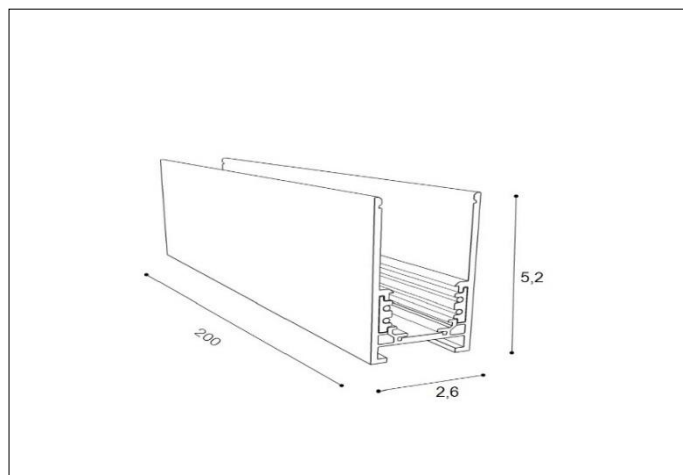

**AZzardo**<sup>®</sup>  
LIGHTING

TRACK MAGNETIC52 2M BK  
AZ4642, EAN 5901238446422

### Dimensions height / width / length [cm] Product Specifications

Product	5,2 x 2,6 x 200
Mounting inlet:	N/A x N/A x N/A
Ceiling base:	N/A x N/A x N/A
Shades	N/A x N/A x N/A

Line	TECHNICAL
Type	Track
Type of track	Magnetic
Color	Black
Material	Aluminium
Light source	N/A
Type of socket	N/A
Lumens	N/A
Kelvins	N/A
Beam angle	N/A
Dimmable	N/A
CCT	N/A
RGB	N/A
RA	N/A
App remote control	N/A
Remote control	N/A
Voltage	N/A
Power	N/A
Switch location	N/A
Protection class	N/A
Tilt	N/A
Rotation	N/A

### Shipping info height / width / length [cm]

BOX 1:	5,2 x 200 x 2,6
BOX 2:	N/A x N/A x N/A
BOX 3:	N/A x N/A x N/A
Net weight [kg]	2
Gross weight [kg]	2